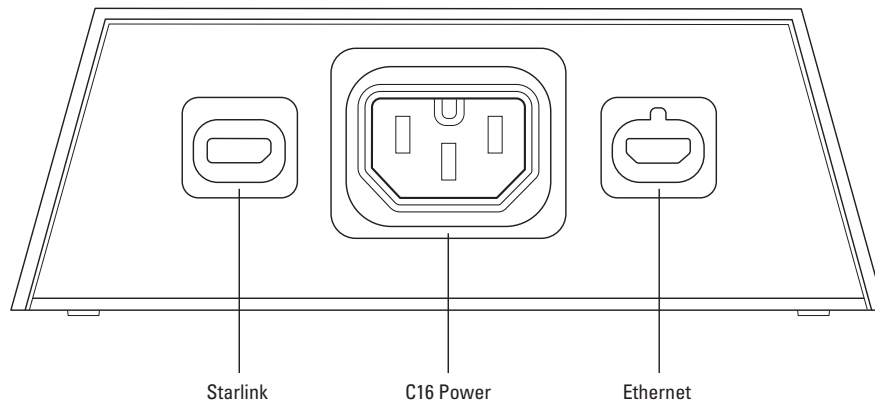

Starlink Flat High Performance

Starlink Flat High Performance Power Supply Unit

Environmental Rating	IP56
Operating Temperature	-30°C to 50°C (-22 to 122°F)
Weight	1.5kg (3lbs)
Grounding	Dedicated Earth Terminal
Power Specifications	100-240V - 6.3A 50 - 60 Hz
Mounting	Included Wall Mount