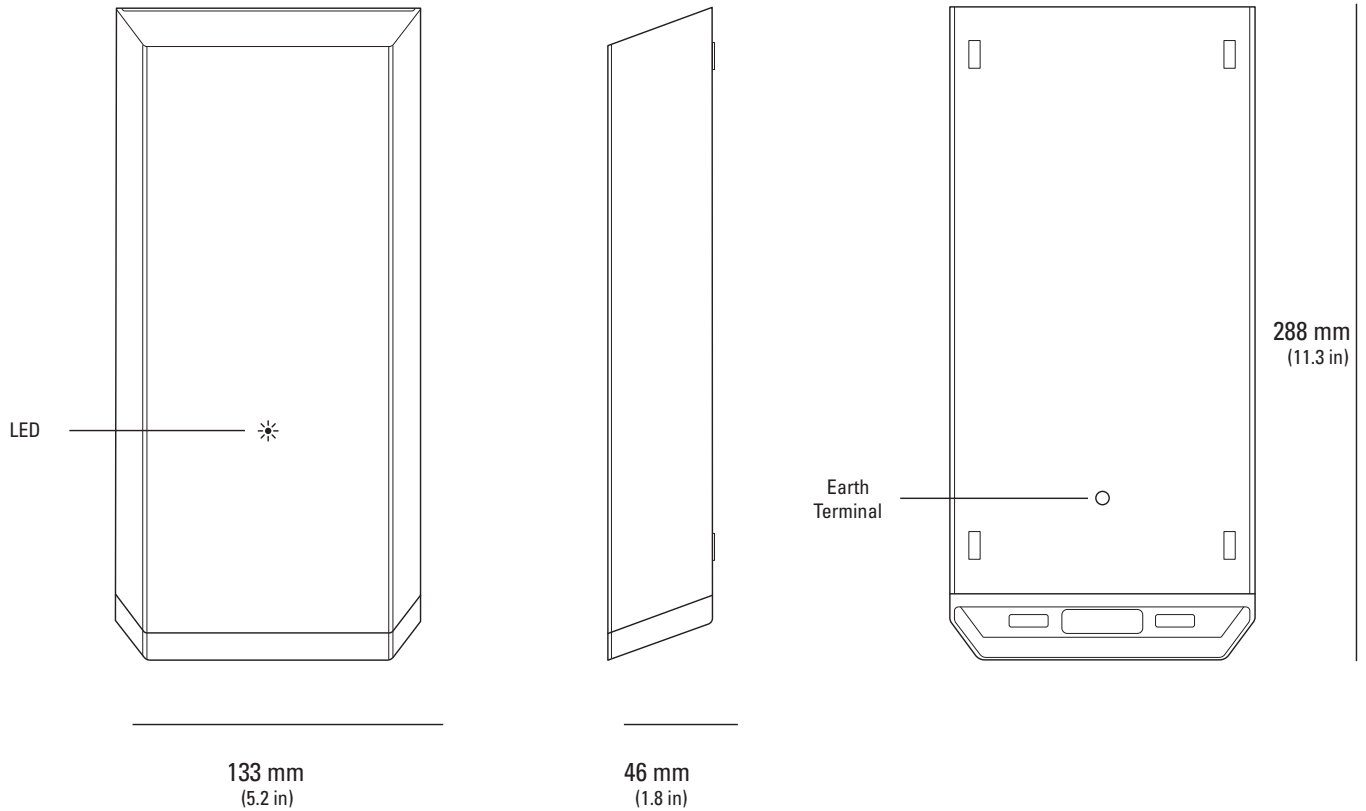

Starlink Flat High Performance

Starlink Flat High Performance Power Supply Unit

Environmental Rating	IP56
Operating Temperature	-30°C to 50°C (-22 to 122°F)
Weight	1.5kg (3lbs)
Grounding	Dedicated Earth Terminal
Power Specifications	100-240V - 6.3A 50 - 60 Hz
Mounting	Included Wall Mount