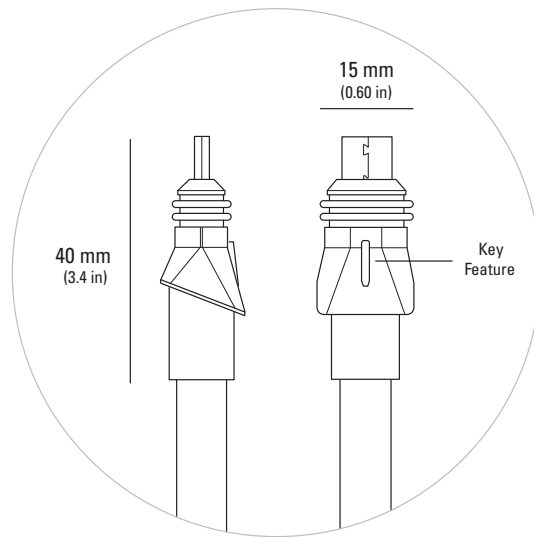

Starlink Flat High Performance

Starlink High Performance Router Cable