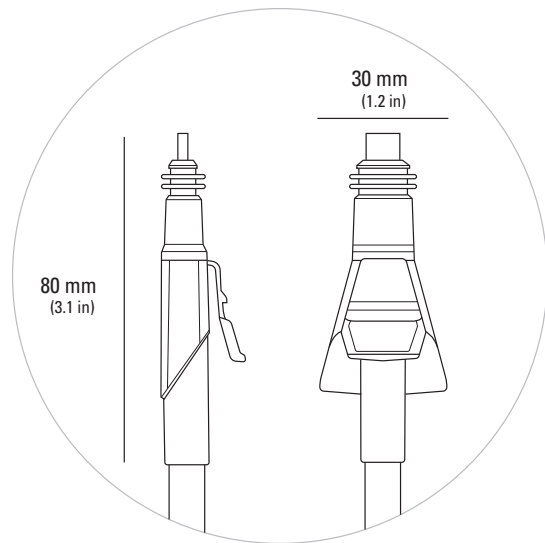

Starlink Flat High Performance

Starlink Flat High Performance Cable