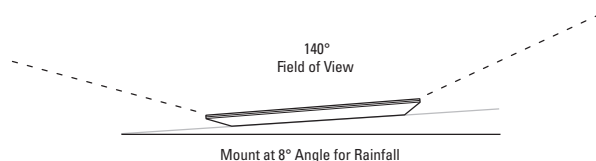

Router Cable  
2 m  
(6.5 ft)

AC Cable (Power Supply)  
1.8 m  
(6 ft)

AC Cable (Router)  
1.8 m  
(6 ft)

## Starlink Flat High Performance Dish

Antenna	Electronic Phased Array
Field of View	140°
Orientation	Fixed
Dish Weight	5.9 kg / 13 lbs without Cable 6.7 kg / 15 lbs with 8 m / 26.2 ft Cable
Environmental Rating	IP56
Operating Temperature	-30°C to 50°C (-22°F to 122°F)
Wind Speed	Survivable: 280 kph+ (174 mph+)
Snow Melt Capability	Up to 75 mm / hour (3 in / hour)
Power Consumption	Average: 110-150 W
Wi-Fi	Dual Band Wi-Fi 5 - 3x3 MIMO
User LAN	RJ45 Cable