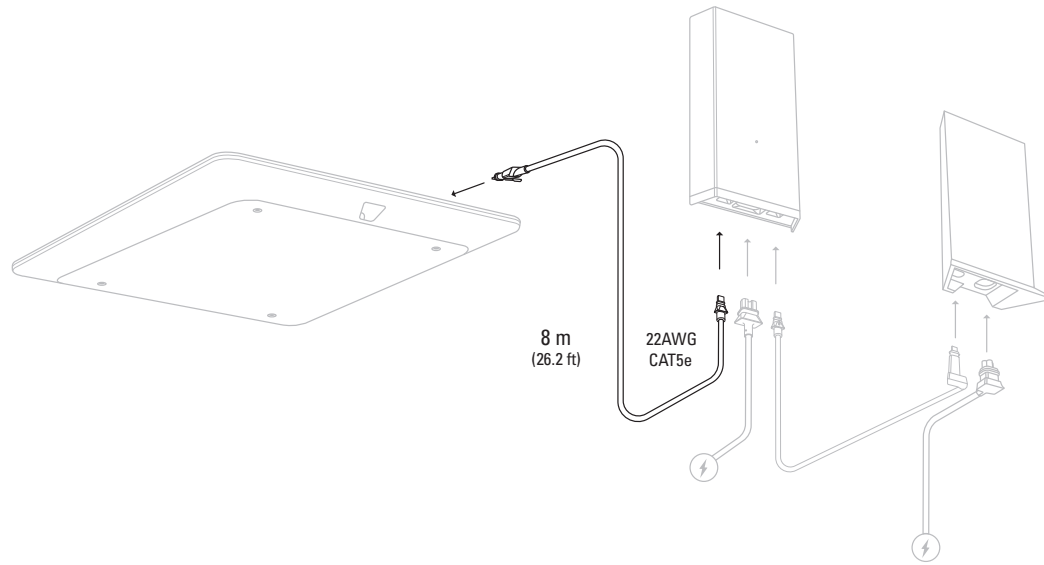

Starlink Flat High Performance

Starlink Flat High Performance Cable