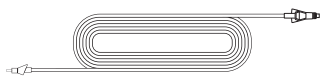

## Starlink Flat High Performance Kit

Dish

Power Supply

Power Supply Mount

Router

Router Mount

Starlink Cable  
8 m  
(26.2 ft)

Ethernet Cable  
5 m  
(16.5 ft)

Router Cable  
2 m  
(6.5 ft)

AC Cable (Power Supply)  
1.8 m  
(6 ft)

AC Cable (Router)  
1.8 m  
(6 ft)