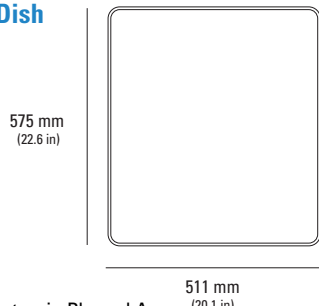

## Starlink Flat High Performance Dish

Antenna	Electronic Phased Array
Field of View	140°
Orientation	Fixed
Dish Weight	5.9 kg / 13 lbs without Cable 6.7 kg / 15 lbs with 8 m / 26.2 ft Cable
Environmental Rating	IP56
Operating Temperature	-30°C to 50°C (-22°F to 122°F)
Wind Speed	Survivable: 280 kph+ (174 mph+)
Snow Melt Capability	Up to 75 mm / hour (3 in / hour)
Power Consumption	Average: 110-150 W
Wi-Fi	Dual Band Wi-Fi 5 - 3x3 MIMO
User LAN	RJ45 Cable