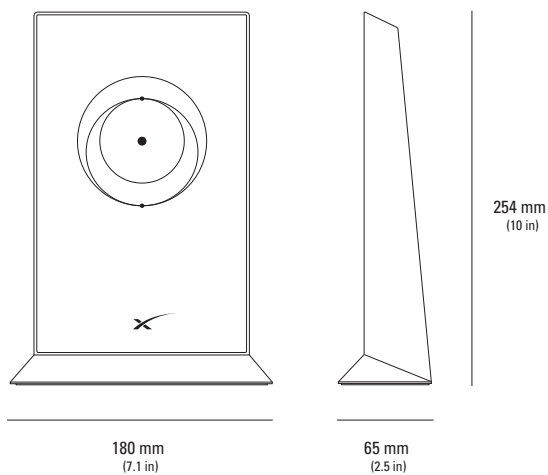

## Starlink Flat High Performance Dish

Antenna	Electronic Phased Array
Field of View	140°
Orientation	Fixed
Dish Weight	5.9 kg / 13 lbs without Cable 6.7 kg / 15 lbs with 8 m / 26.2 ft Cable
Environmental Rating	IP56
Operating Temperature	-30°C to 50°C (-22°F to 122°F)
Wind Speed	Survivable: 280 kph+ (174 mph+)
Snow Melt Capability	Up to 75 mm / hour (3 in / hour)
Power Consumption	Average: 110-150 W
Wi-Fi	Dual Band Wi-Fi 5 - 3x3 MIMO
User LAN	RJ45 Cable

## Starlink Flat High Performance Router

Wi-Fi Technology	802.11ac Dual Band
Generation	Wi-Fi 5
Radio	Dual Band - 3 x 3 MIMO
Operating Temperature	-30°C to 50°C (-22°F to 122°F)
Weight	1 kg (2.2 lbs)
Security	WPA2
Range	Up to 185 m <sup>2</sup> (2000 ft <sup>2</sup> ) *Varies on placement, interference, and materials
Environmental Rating	IP54 - Configured for Indoor Use
Power Indicator	White LED   Base of Router
Mesh Compatibility	Compatible with up to 12 Starlink Nodes
Devices	Connect up to 128 devices