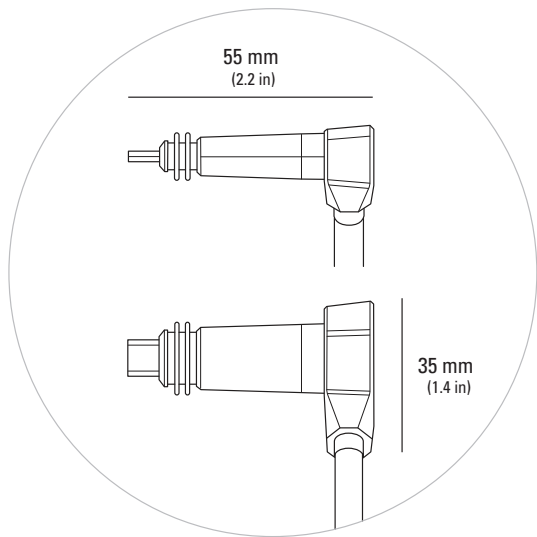

Starlink Flat High Performance

Starlink High Performance Router Cable