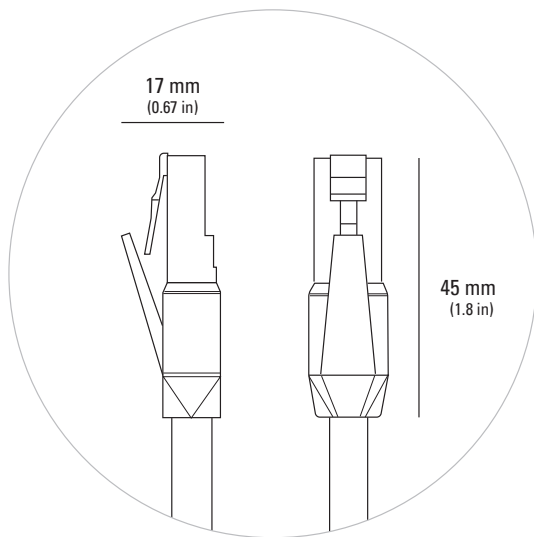

Starlink Flat High Performance

Starlink High Performance Ethernet Cable

End	Pin	Ethernet Pin	Wire Color	Pin	End
RJ45	A1, A2	B+	Orange White	A1, A2	Power Supply
	A3, A4	B-	Orange	A3, A4	
	A5, A6	A+	Green White	A5, A6	
	A7, A8	A-	Green	A7, A8	
	B1, B2	--	N / C	B1, B2	
	B3, B4	--	N / C	B3, B4	
	B5	D+	Brown White	B5	
	B6	D-	Brown	B6	
	B7	C-	Blue White	B7	
	B8	C+	Blue	B8	
	B9, B10	--	N / C	B9, B10	
	B11, B12	--	N / C	B11, B12	
	Shield Can		Drain Wire	Shell