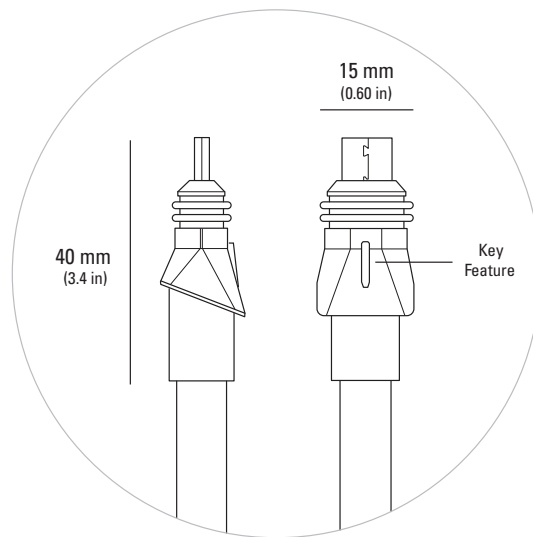

Starlink Flat High Performance

Starlink High Performance Ethernet Cable

End	Pin	Ethernet Pin	Wire Color	Pin	End
RJ45	A1, A2	B+	Orange White	A1, A2	Power Supply
	A3, A4	B-	Orange	A3, A4	
	A5, A6	A+	Green White	A5, A6	
	A7, A8	A-	Green	A7, A8	
	B1, B2	--	N / C	B1, B2	
	B3, B4	--	N / C	B3, B4	
	B5	D+	Brown White	B5	
	B6	D-	Brown	B6	
	B7	C-	Blue White	B7	
	B8	C+	Blue	B8	
	B9, B10	--	N / C	B9, B10	
	B11, B12	--	N / C	B11, B12	
	Shield Can		Drain Wire	Shell