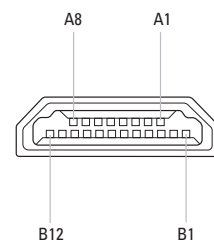

End	Pin	Ethernet Pin	Wire Color	Pin	End
Wi-Fi	A1, A2	B+	Orange White	A1, A2	Power Supply
	A3, A4	B-	Orange	A3, A4	
	A5, A6	A+	Green White	A5, A6	
	A7, A8	A-	Green	A7, A8	
	B1, B2	--	N / C	B1, B2	
	B3, B4	--	N / C	B3, B4	
	B5	D+	Brown White	B5	
	B6	D-	Brown	B6	
	B7	C-	Blue White	B7	
	B8	C+	Blue	B8	
	B9, B10	--	N / C	B9, B10	
	B11, B12	--	N / C	B11, B12	
Shield Can			Drain Wire	Shell