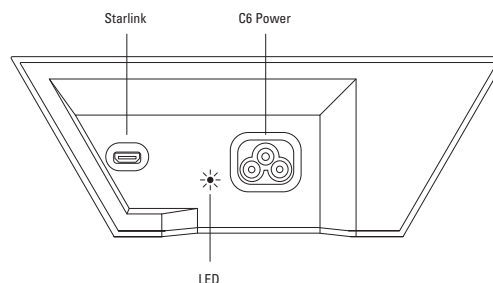

## Starlink Flat High Performance Dish

Antenna	Electronic Phased Array
Field of View	140°
Orientation	Fixed
Dish Weight	5.9 kg / 13 lbs without Cable 6.7 kg / 15 lbs with 8 m / 26.2 ft Cable
Environmental Rating	IP56
Operating Temperature	-30°C to 50°C (-22°F to 122°F)
Wind Speed	Survivable: 280 kph+ (174 mph+)
Snow Melt Capability	Up to 75 mm / hour (3 in / hour)
Power Consumption	Average: 110-150 W
Wi-Fi	Dual Band Wi-Fi 5 - 3x3 MIMO
User LAN	RJ45 Cable

## Starlink Flat High Performance Router

Wi-Fi Technology	802.11ac Dual Band
Generation	Wi-Fi 5
Radio	Dual Band - 3 x 3 MIMO
Operating Temperature	-30°C to 50°C (-22°F to 122°F)
Weight	1 kg (2.2 lbs)
Security	WPA2
Range	Up to 185 m <sup>2</sup> (2000 ft <sup>2</sup> ) *Varies on placement, interference, and materials
Environmental Rating	IP54 - Configured for Indoor Use
Power Indicator	White LED   Base of Router
Mesh Compatibility	Compatible with up to 12 Starlink Nodes
Devices	Connect up to 128 devices