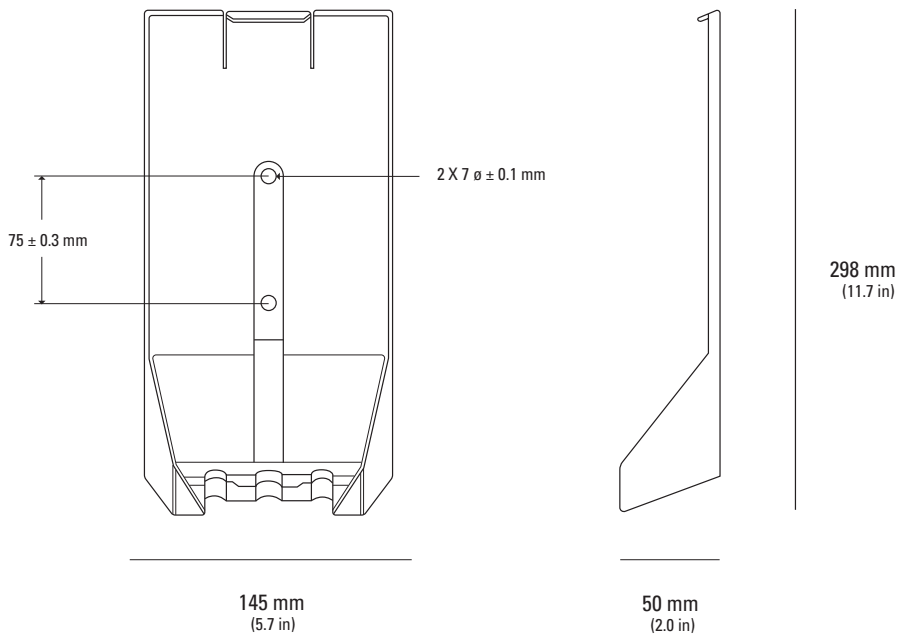

Starlink Flat High Performance Power Supply Mount