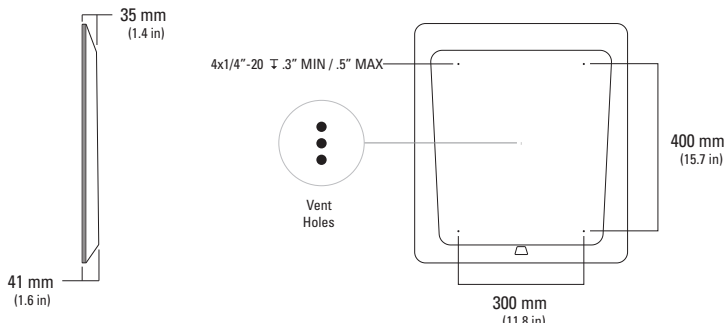

Starlink Flat High Performance

Starlink Flat High Performance Dish