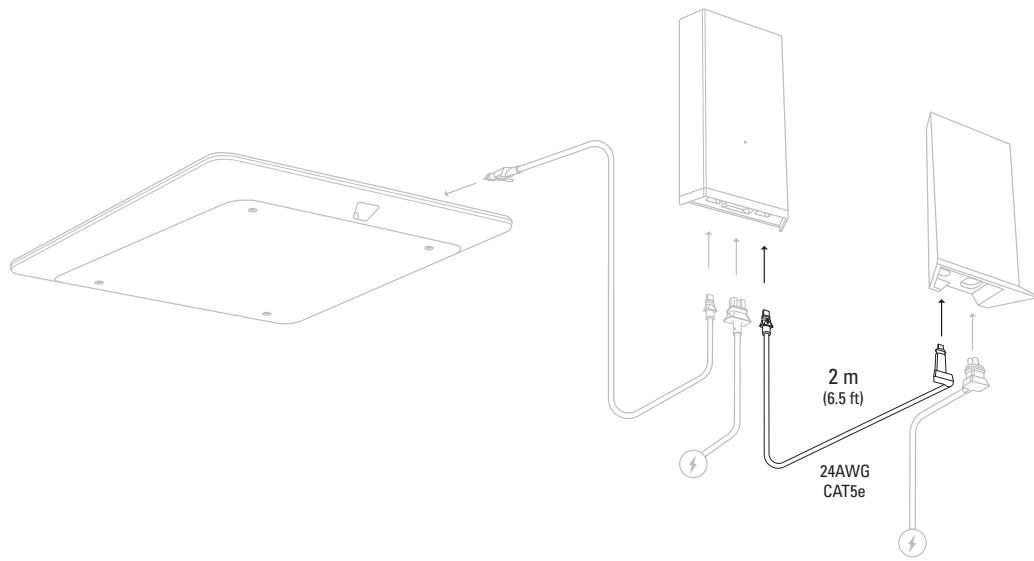

Starlink Flat High Performance

Starlink High Performance Router Cable