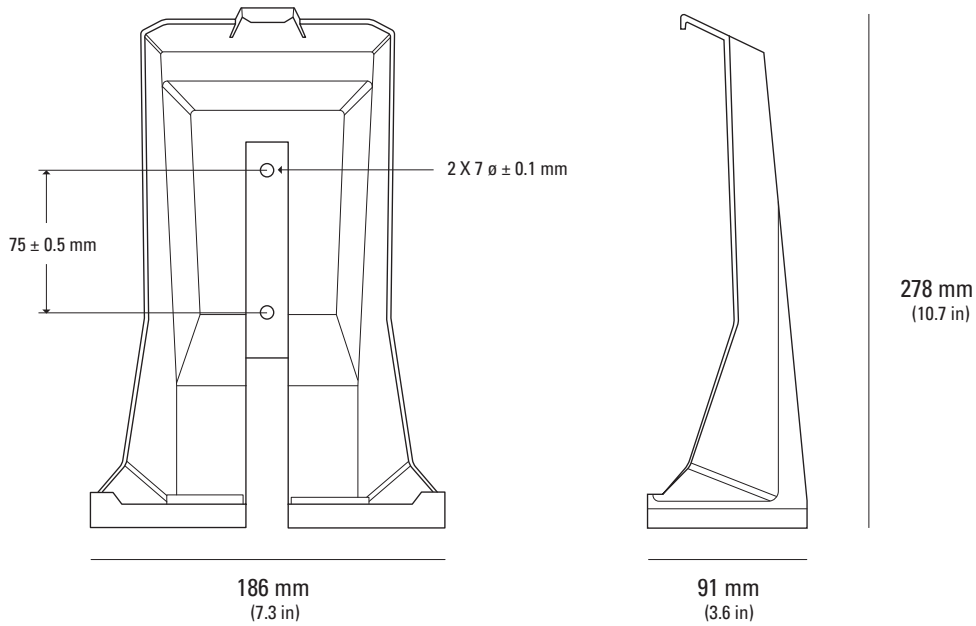

Starlink Flat High Performance

Starlink Flat High Performance Router Mount