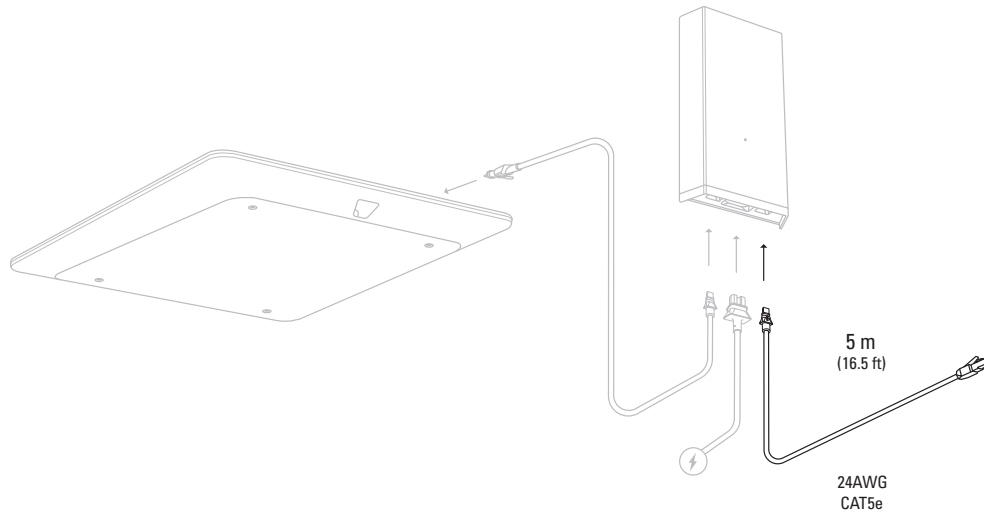

Starlink Flat High Performance

Starlink High Performance Ethernet Cable

End	Pin	Ethernet Pin	Wire Color	Pin	End
RJ45	A1, A2	B+	Orange White	A1, A2	Power Supply
	A3, A4	B-	Orange	A3, A4	
	A5, A6	A+	Green White	A5, A6	
	A7, A8	A-	Green	A7, A8	
	B1, B2	--	N / C	B1, B2	
	B3, B4	--	N / C	B3, B4	
	B5	D+	Brown White	B5	
	B6	D-	Brown	B6	
	B7	C-	Blue White	B7	
	B8	C+	Blue	B8	
	B9, B10	--	N / C	B9, B10	
	B11, B12	--	N / C	B11, B12	
	Shield Can		Drain Wire	Shell