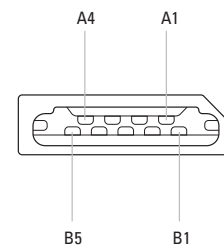

End	Pin	Wire Color	Pin	End
Dish	A1	Green	A1	Power Supply
	A2	Yellow	A2	
	A3	Blue	A3	
	A4	White	A4	
	B1	Orange	B1	
	B2	Purple	B2	
	B3	Brown	B3	
	B4	Gray	B4	
	B5	Shield / Shell	B5