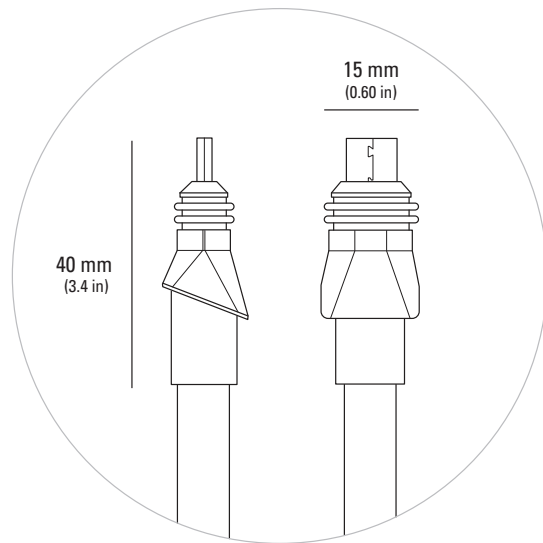

Starlink Flat High Performance

Starlink Flat High Performance Cable