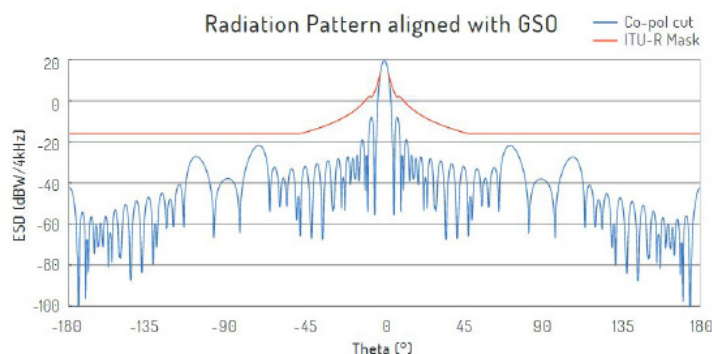

Lightweight

An all-in-one compact carry on satellite terminal with a flat antenna.

High Speed

Tapping next-generation High Throughput Satellites (HTS) and wide-beam Ku.

Connectivity in Under a Minute

A highly intuitive user interface makes operation as simple as using a smartphone.