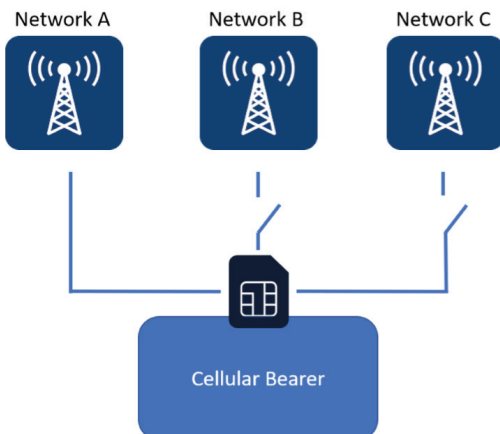

# uLink

*eSIM Provisioning and Data Management for 2G/3G/4G and LoRaWAN - Global coverage, multiple networks, intelligent billing, and IoT tools.*

## Features

- Connectivity management; control your SIMs from our online portal
- Data analytics and reporting; understand more about your data, control your budgets
- Global data access via multiple networks from a single SIM
- One bundle of data for all your SIM cards to share
- Geolocation services without the need for additional devices
- APN security, secure routing, and VPN capabilities

## Diversity and Redundancy

Provide redundancy, diversity, and improve quality of service with uLink technology. Connect to any available network within the network list and when the connection is lost, the SIM will automatically seek a new network. No disruptions and reduced downtime, keeping you and your business operational.

## uLink Portal - Real-Time Billing, Usage & Event Logging

uLink's online portal allows you to monitor your eSIM status, check your data usage in real-time, and more:

- Manage your own usage budget, configure alerts, and set limits
- Individual and grouped SIM management helps to simplify your admin
- Analyse historical usage data to determine best performing networks and map for approximate geolocation
- Blacklist or whitelist access by country and activate or suspend SIMs in real-time
- Cost management - see your costs in real-time and take action without worrying about additional charges. All the tools you need to manage your fleet are available