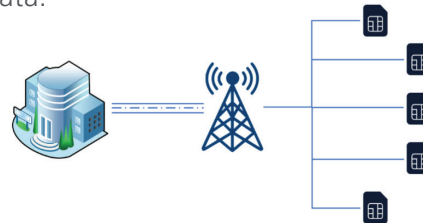

Private and Flexible Networks

Manage and access your devices without third party apps with VPN capability on the cellular level to encrypt and secure your data. Fixed IP services are available at a set rate per year, with no burden on your data.