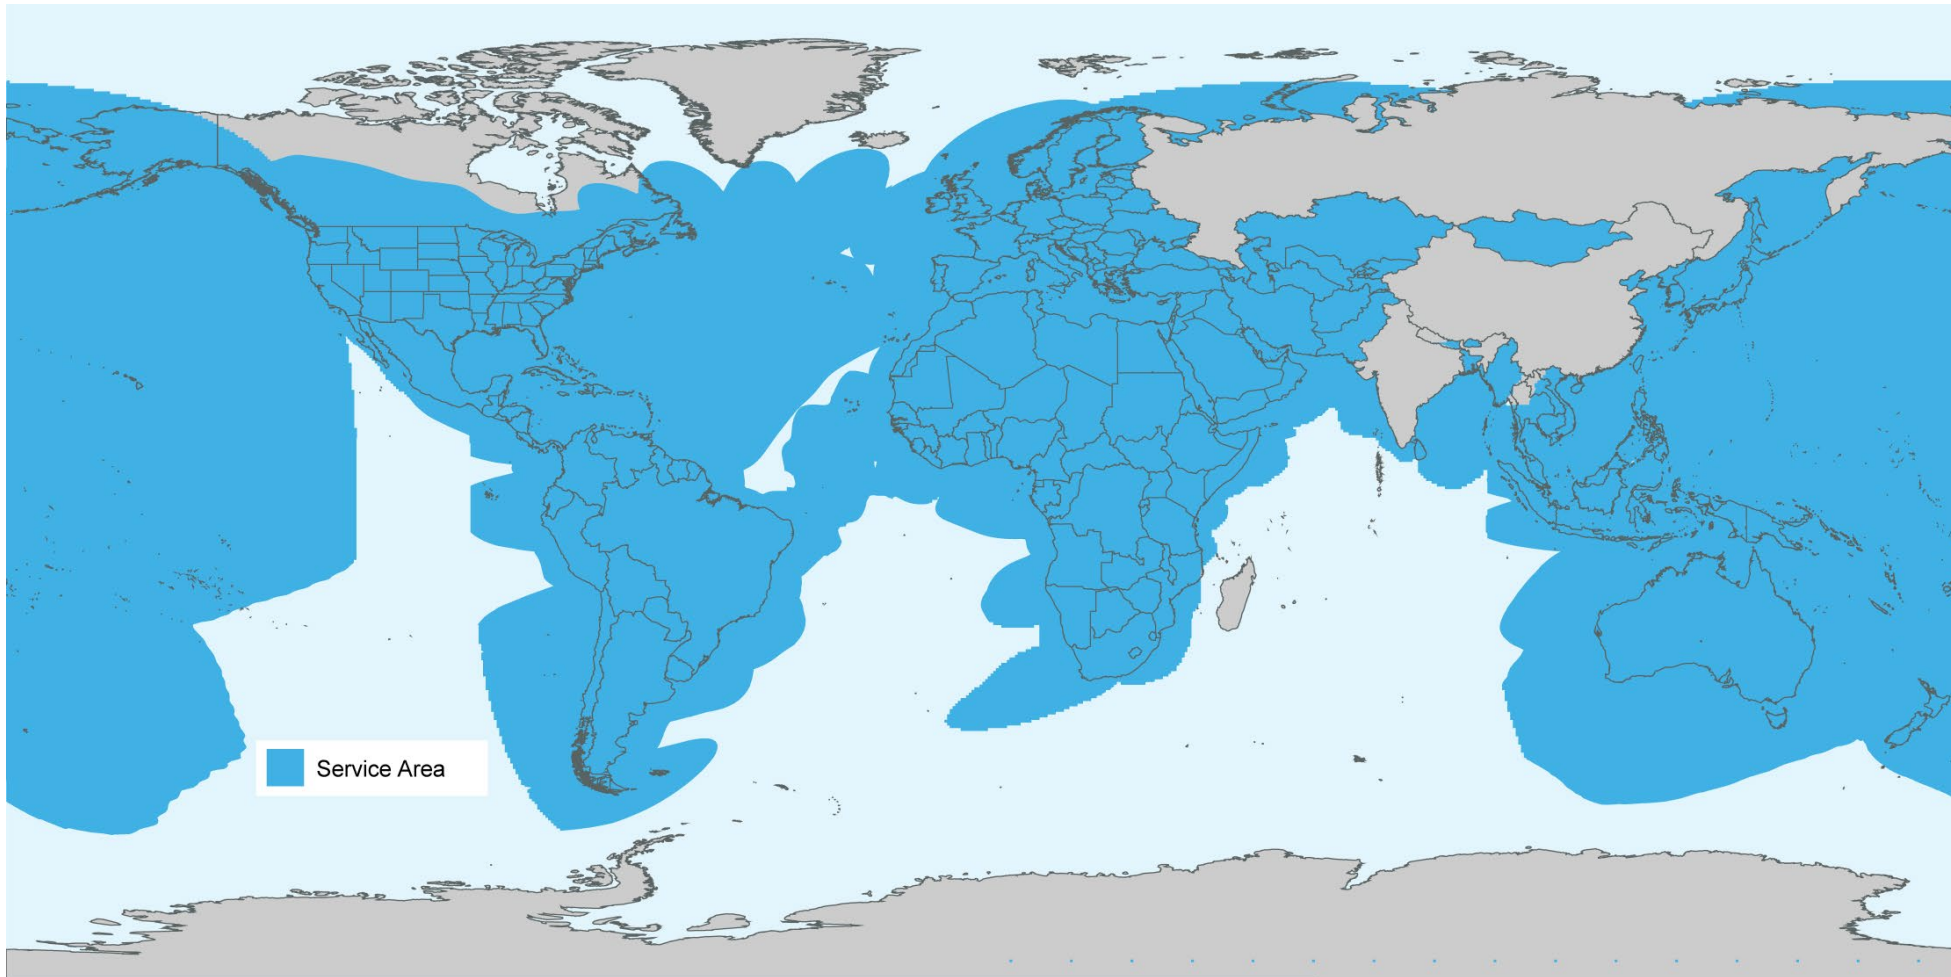

# FlexGround Service Area: COTP

1. *Intelsat General Communications has made every endeavor to accurately depict service area, however it does not represent a guarantee of service.*
2. *Availability of service at the edge of coverage areas fluctuates depending on various conditions.*
3. *Service area and performance varies by specific terminal and subject to change at any time.*
4. *Maps are for general purposes only and should not be used as a legal description or representation.*

# FlexGround Service Area: ManPack

1. Intelsat General Communications has made every endeavor to accurately depict service area, however it does not represent a guarantee of service.
2. Availability of service at the edge of coverage areas fluctuates depending on various conditions.
3. Service area and performance varies by specific terminal and subject to change at any time.
4. Maps are for general purposes only and should not be used as a legal description or representation.

# FlexGround Service Area: Littoral COTM

1. Intelsat General Communications has made every endeavor to accurately depict service area, however it does not represent a guarantee of service.
2. Availability of service at the edge of coverage areas fluctuates depending on various conditions.
3. Service area and performance varies by specific terminal and subject to change at any time.
4. Maps are for general purposes only and should not be used as a legal description or representation.