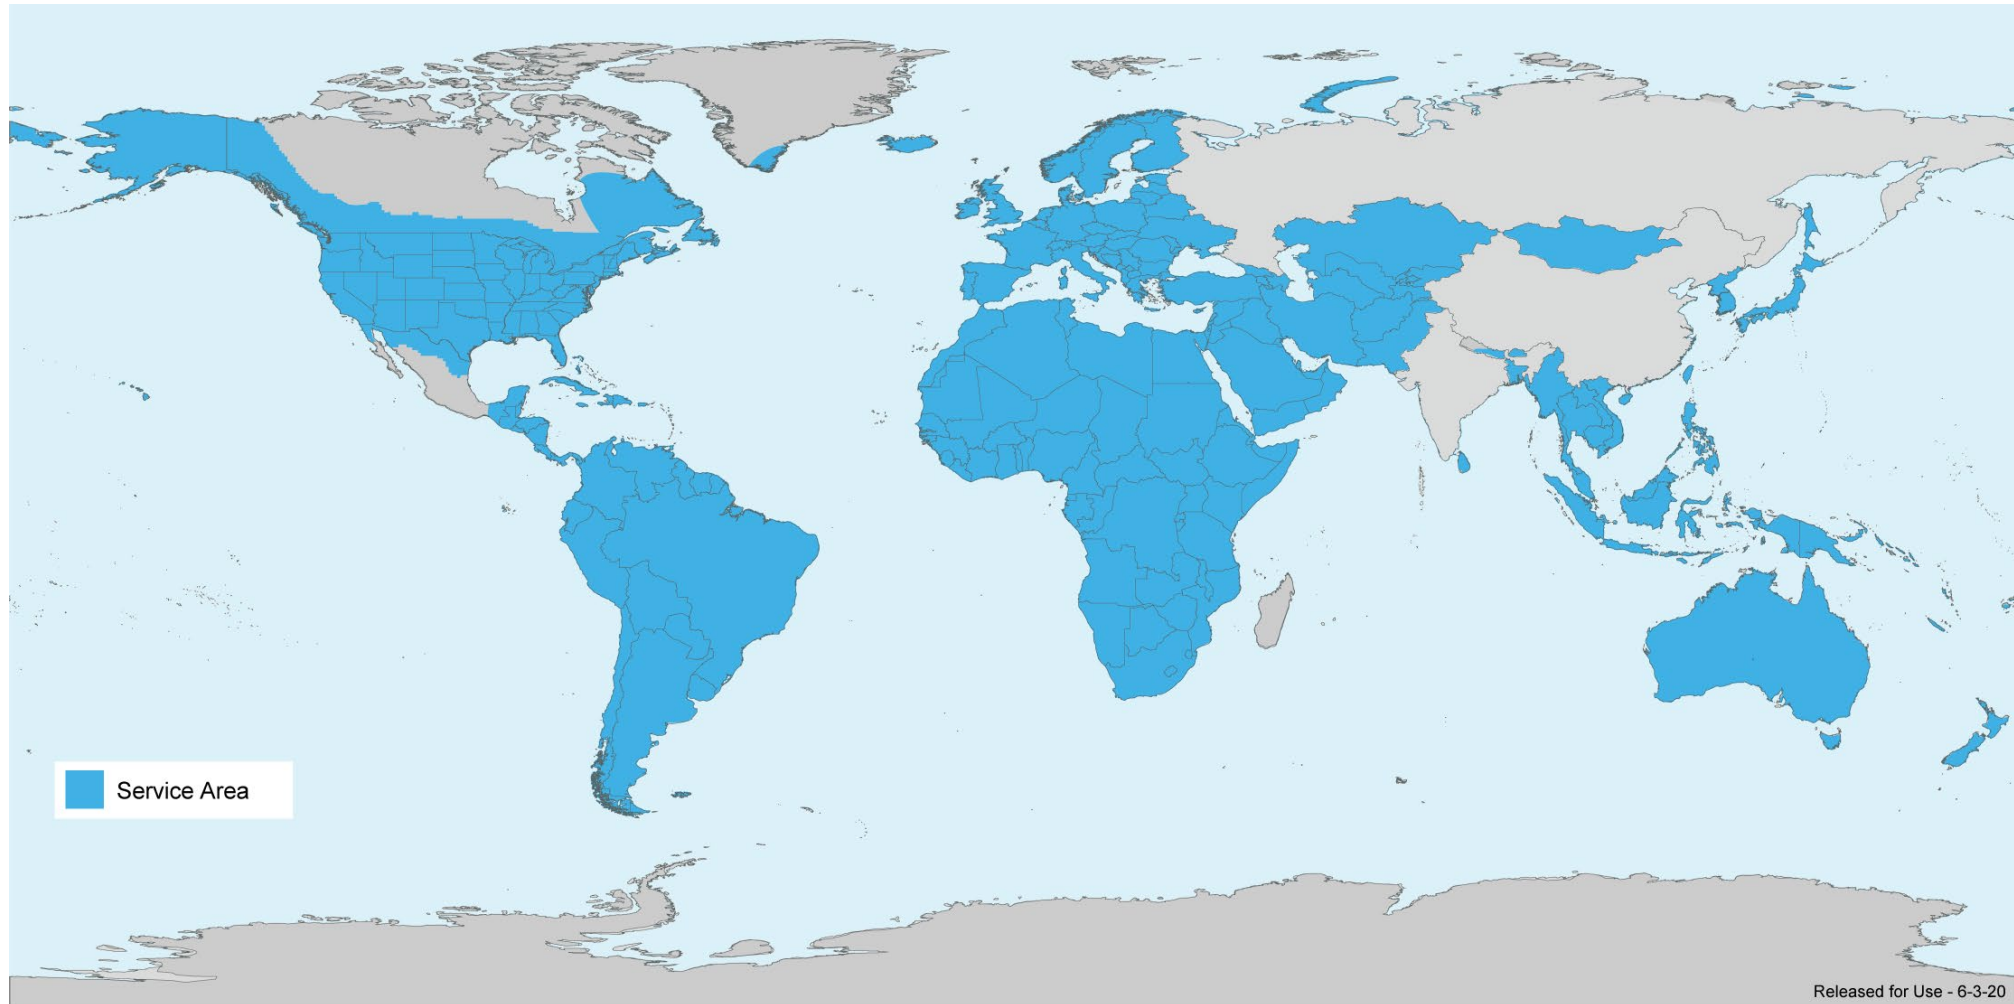

# FlexGround Service Area: COTP

1. *Intelsat General Communications has made every endeavor to accurately depict service area, however it does not represent a guarantee of service.*
2. *Availability of service at the edge of coverage areas fluctuates depending on various conditions.*
3. *Service area and performance varies by specific terminal and subject to change at any time.*
4. *Maps are for general purposes only and should not be used as a legal description or representation.*

# FlexGround Service Area: ManPack

1. Intelsat General Communications has made every endeavor to accurately depict service area, however it does not represent a guarantee of service.
2. Availability of service at the edge of coverage areas fluctuates depending on various conditions.
3. Service area and performance varies by specific terminal and subject to change at any time.
4. Maps are for general purposes only and should not be used as a legal description or representation.

# FlexGround Service Area: Littoral COTM

1. Intelsat General Communications has made every endeavor to accurately depict service area, however it does not represent a guarantee of service.
2. Availability of service at the edge of coverage areas fluctuates depending on various conditions.
3. Service area and performance varies by specific terminal and subject to change at any time.
4. Maps are for general purposes only and should not be used as a legal description or representation.