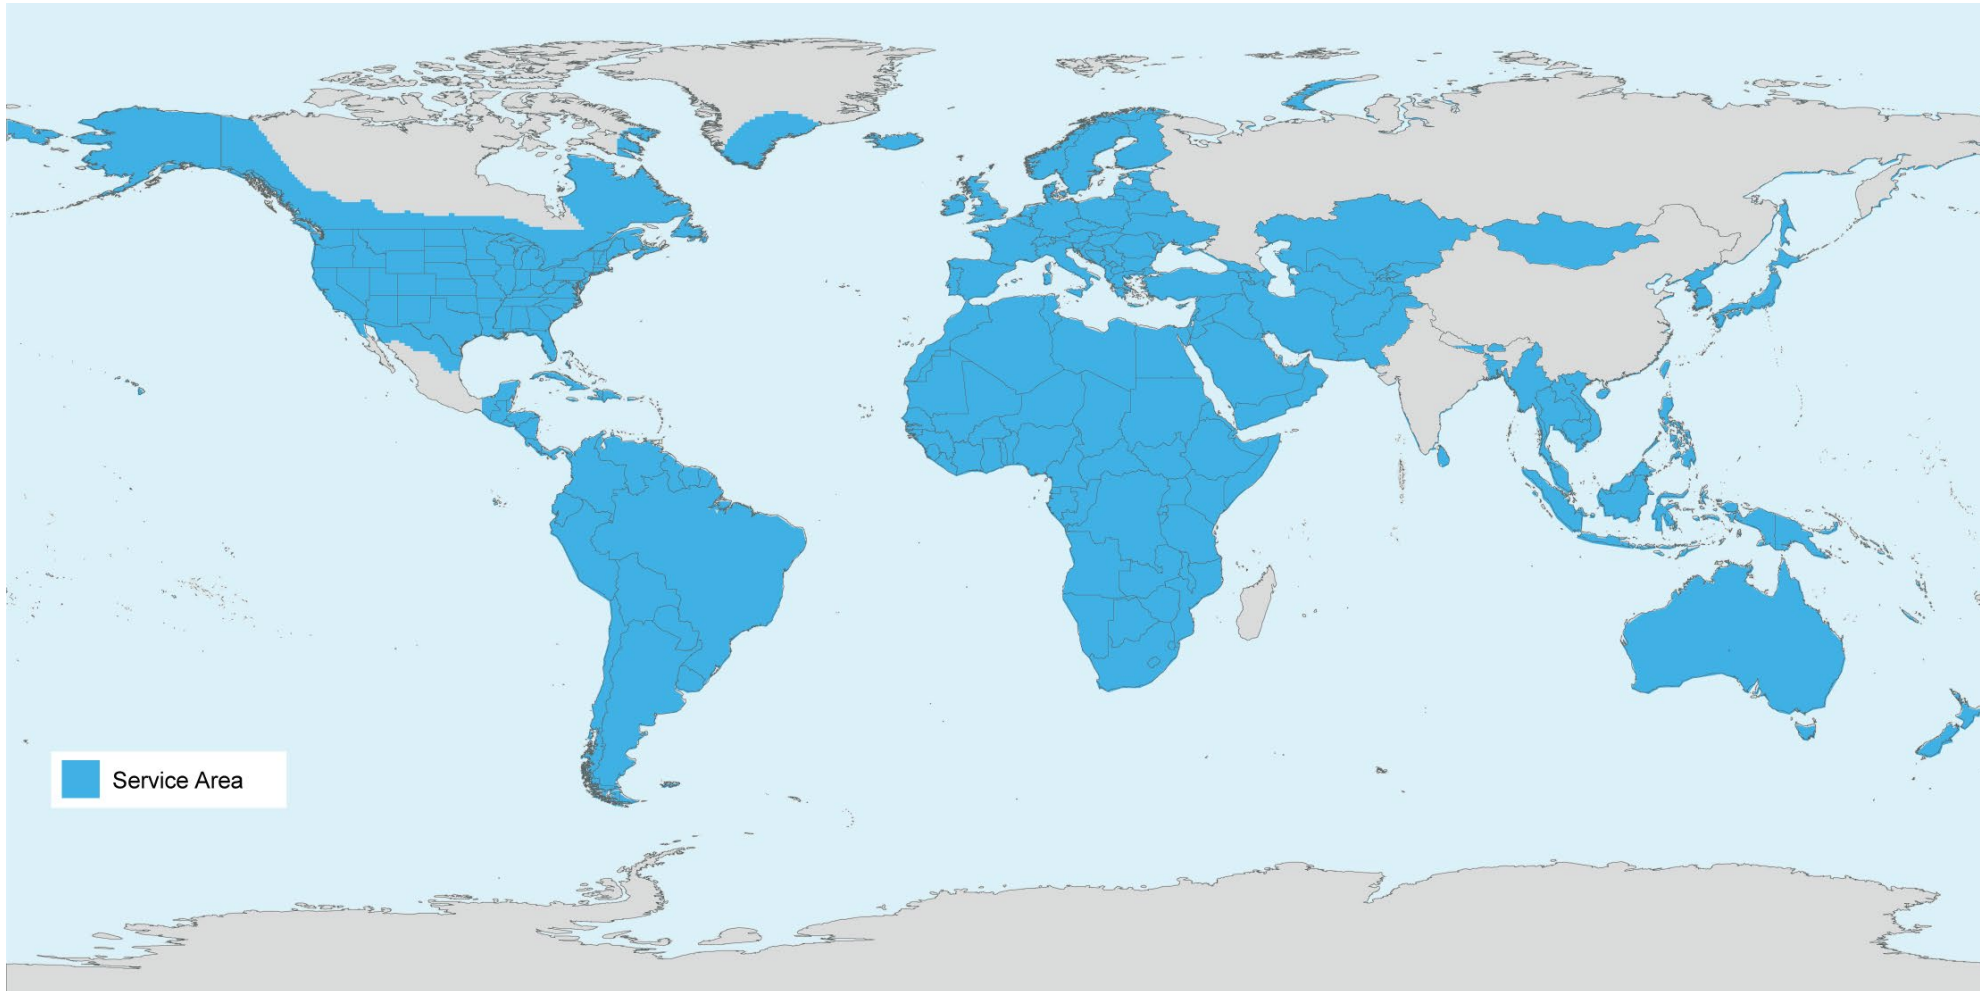

# FlexGround Service Area: COTP

1. *Intelsat General Communications has made every endeavor to accurately depict service area, however it does not represent a guarantee of service.*
2. *Availability of service at the edge of coverage areas fluctuates depending on various conditions.*
3. *Service area and performance varies by specific terminal and subject to change at any time.*
4. *Maps are for general purposes only and should not be used as a legal description or representation.*

# FlexGround Service Area: ManPack

1. Intelsat General Communications has made every endeavor to accurately depict service area, however it does not represent a guarantee of service.
2. Availability of service at the edge of coverage areas fluctuates depending on various conditions.
3. Service area and performance varies by specific terminal and subject to change at any time.
4. Maps are for general purposes only and should not be used as a legal description or representation.

# FlexGround Service Area: Littoral COTM

1. Intelsat General Communications has made every endeavor to accurately depict service area, however it does not represent a guarantee of service.
2. Availability of service at the edge of coverage areas fluctuates depending on various conditions.
3. Service area and performance varies by specific terminal and subject to change at any time.
4. Maps are for general purposes only and should not be used as a legal description or representation.